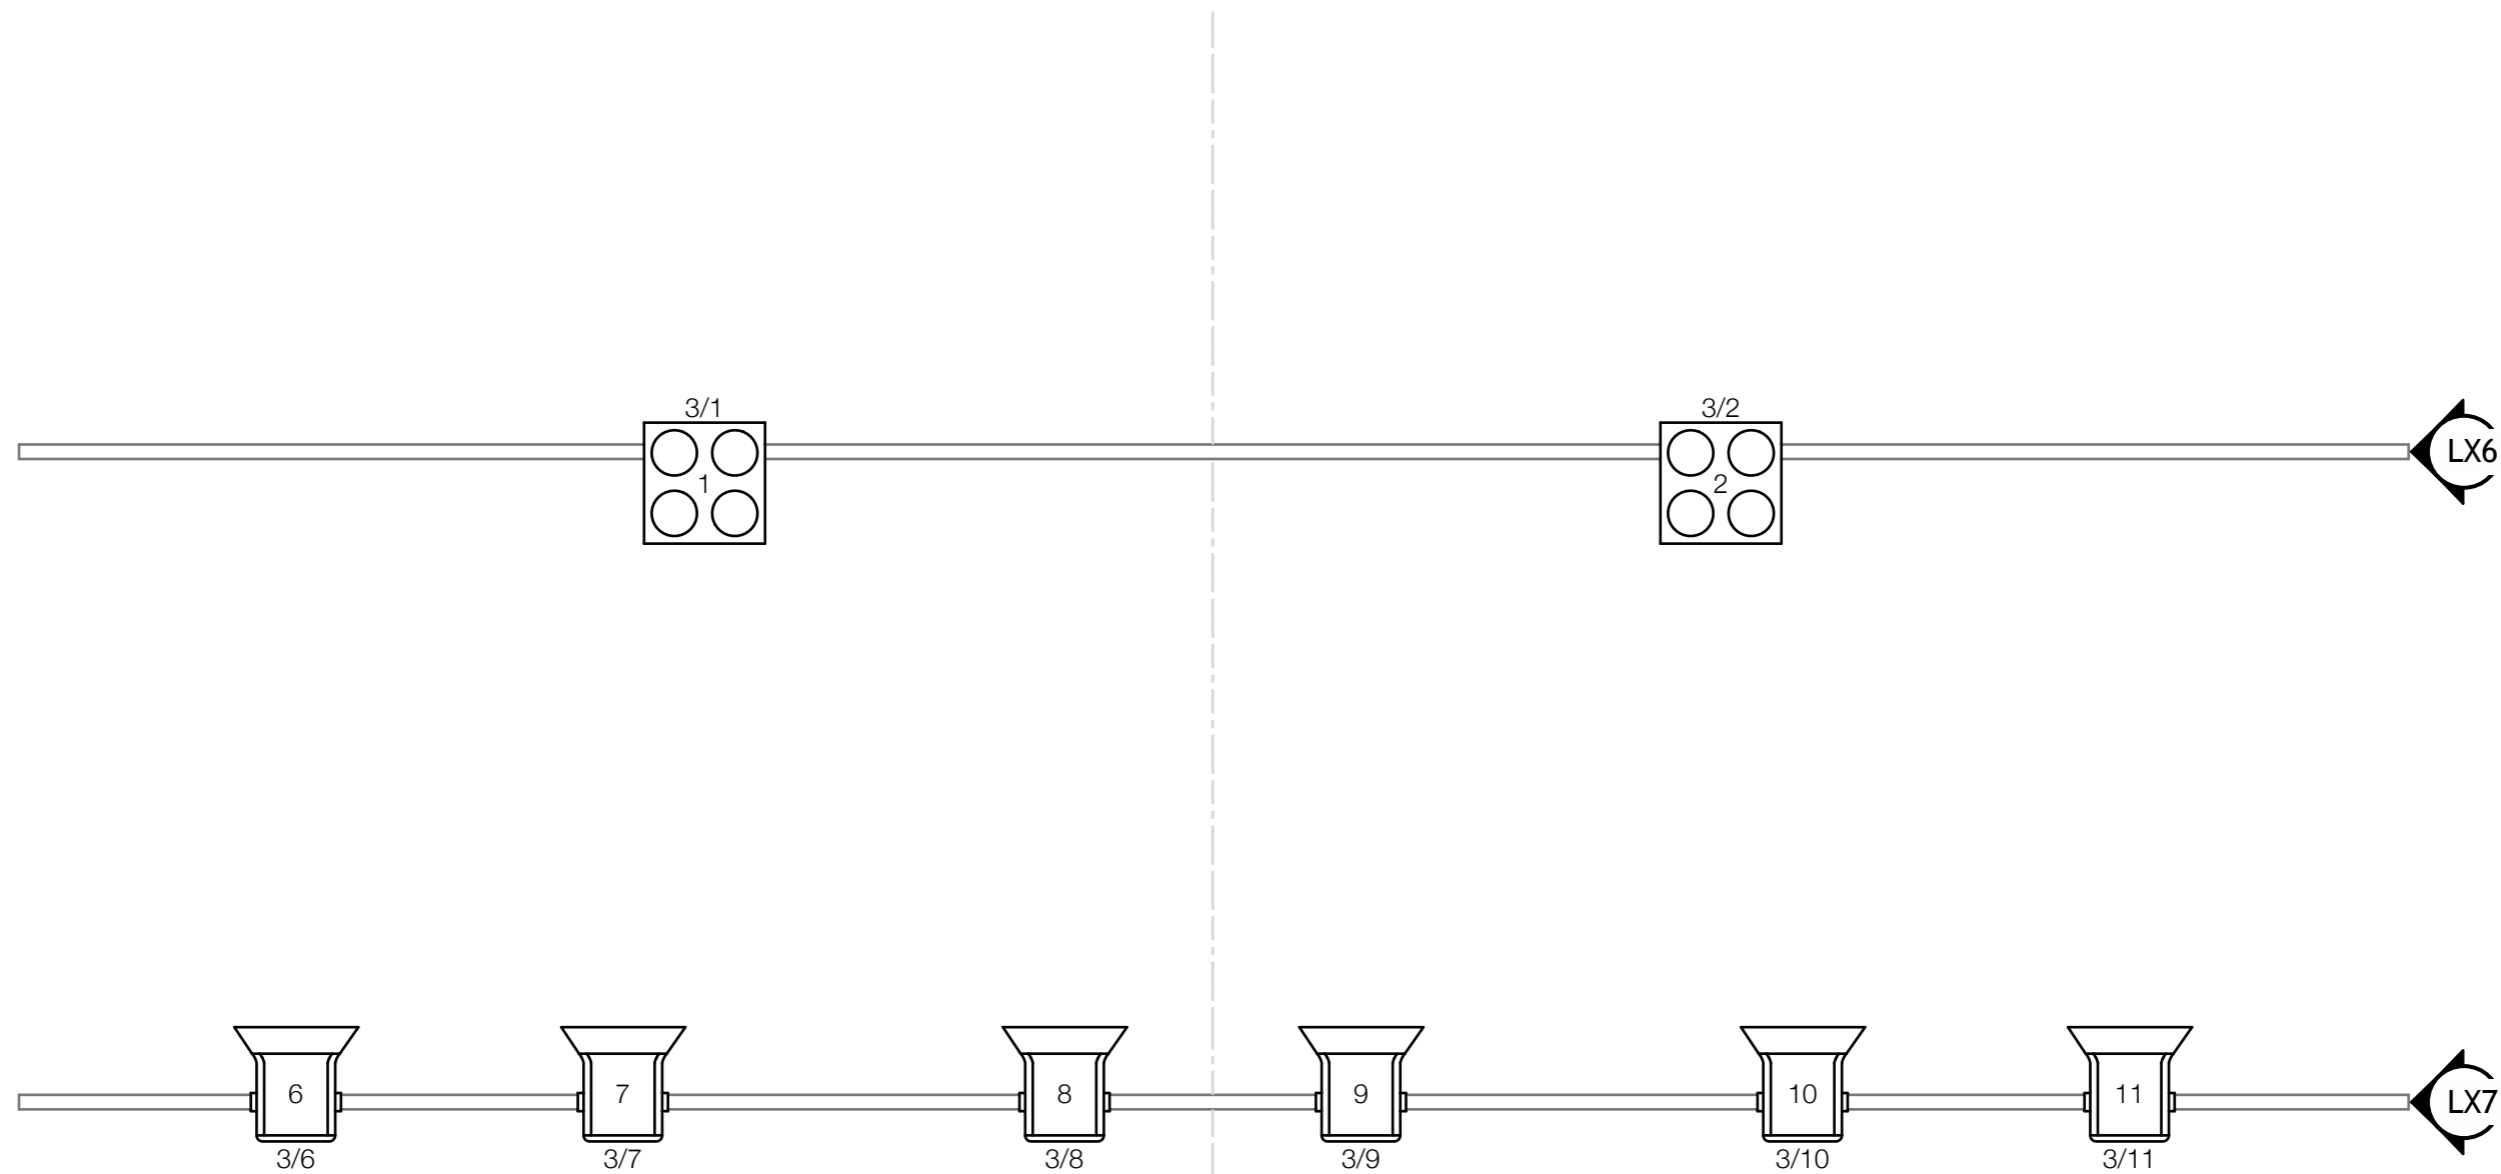

Luci Della Ribalta
Nota f1200 Plus

Count: 6
DMX CH: 1

Showtec Stage Blinder 4

Count: 2
DMX CH: 1

Technical Specs

Front Light

Willem Twee muziek en beeldende kunst
Boschveldweg 473, 5211VK 's-Hertogenbosch
www.willem-twee.nl

Venue Willem Twee Poppodium

Sheet Number

03

Drawn By Martin van Staveren

Designer Stagelight Room Main Hall

Scale 1:25 Page A3 Unit m Date 11-11-25

File WillemTwee-MainHall-TechSpecs-2025.skp

Willem Twee Poppodium