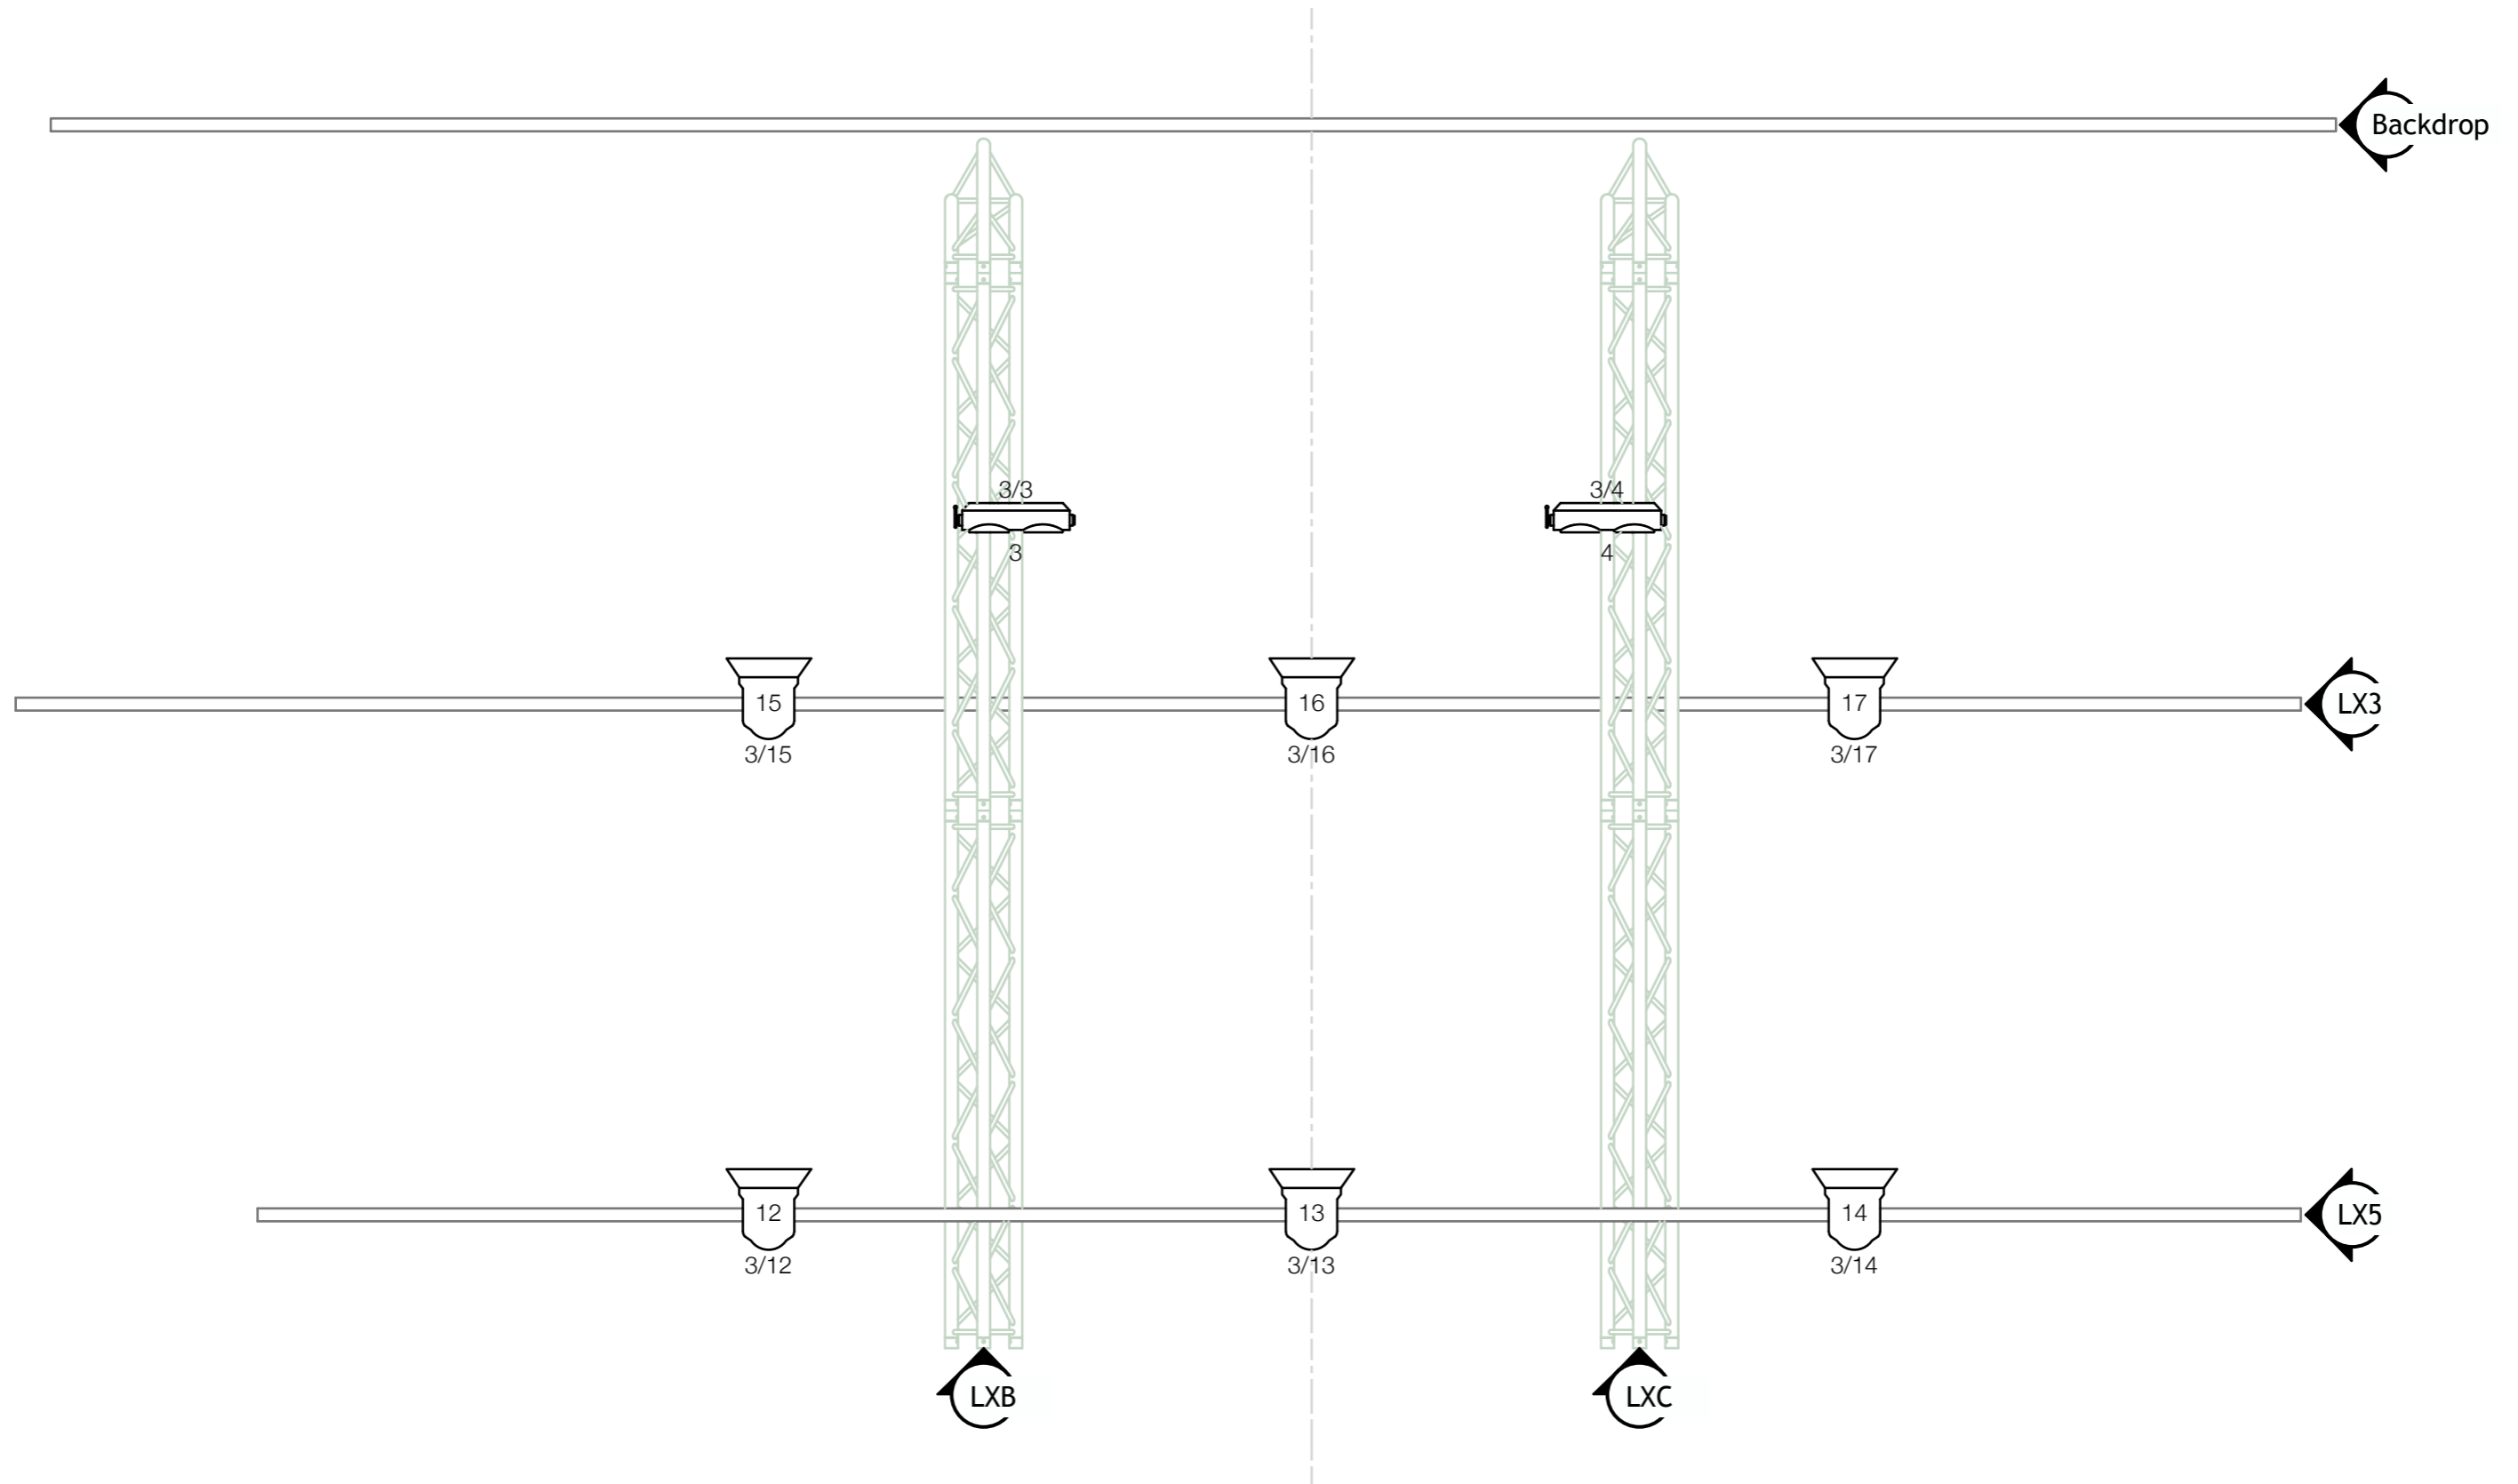

Eurolite Theatre Spot 500

Count: 6

DMX CH: 1

Eurolite Audience Blinder 2

Count: 2

DMX CH: 1

Technical Specs

Stage Conventional

Willem Twee muziek en beeldende kunst
Boschveldweg 473, 5211VK 's-Hertogenbosch
www.willem-twee.nl

Venue	Willem Twee Poppodium	Sheet Number	02
Drawn By	Martin van Staveren	Room	Main Hall
Designer	Stagelight	Scale	1:25
		Page	A3
		Unit	m
		Date	11-11-25
File	WillemTwee-MainHall-TechSpecs-2025.skp		
Willem Twee Poppodium