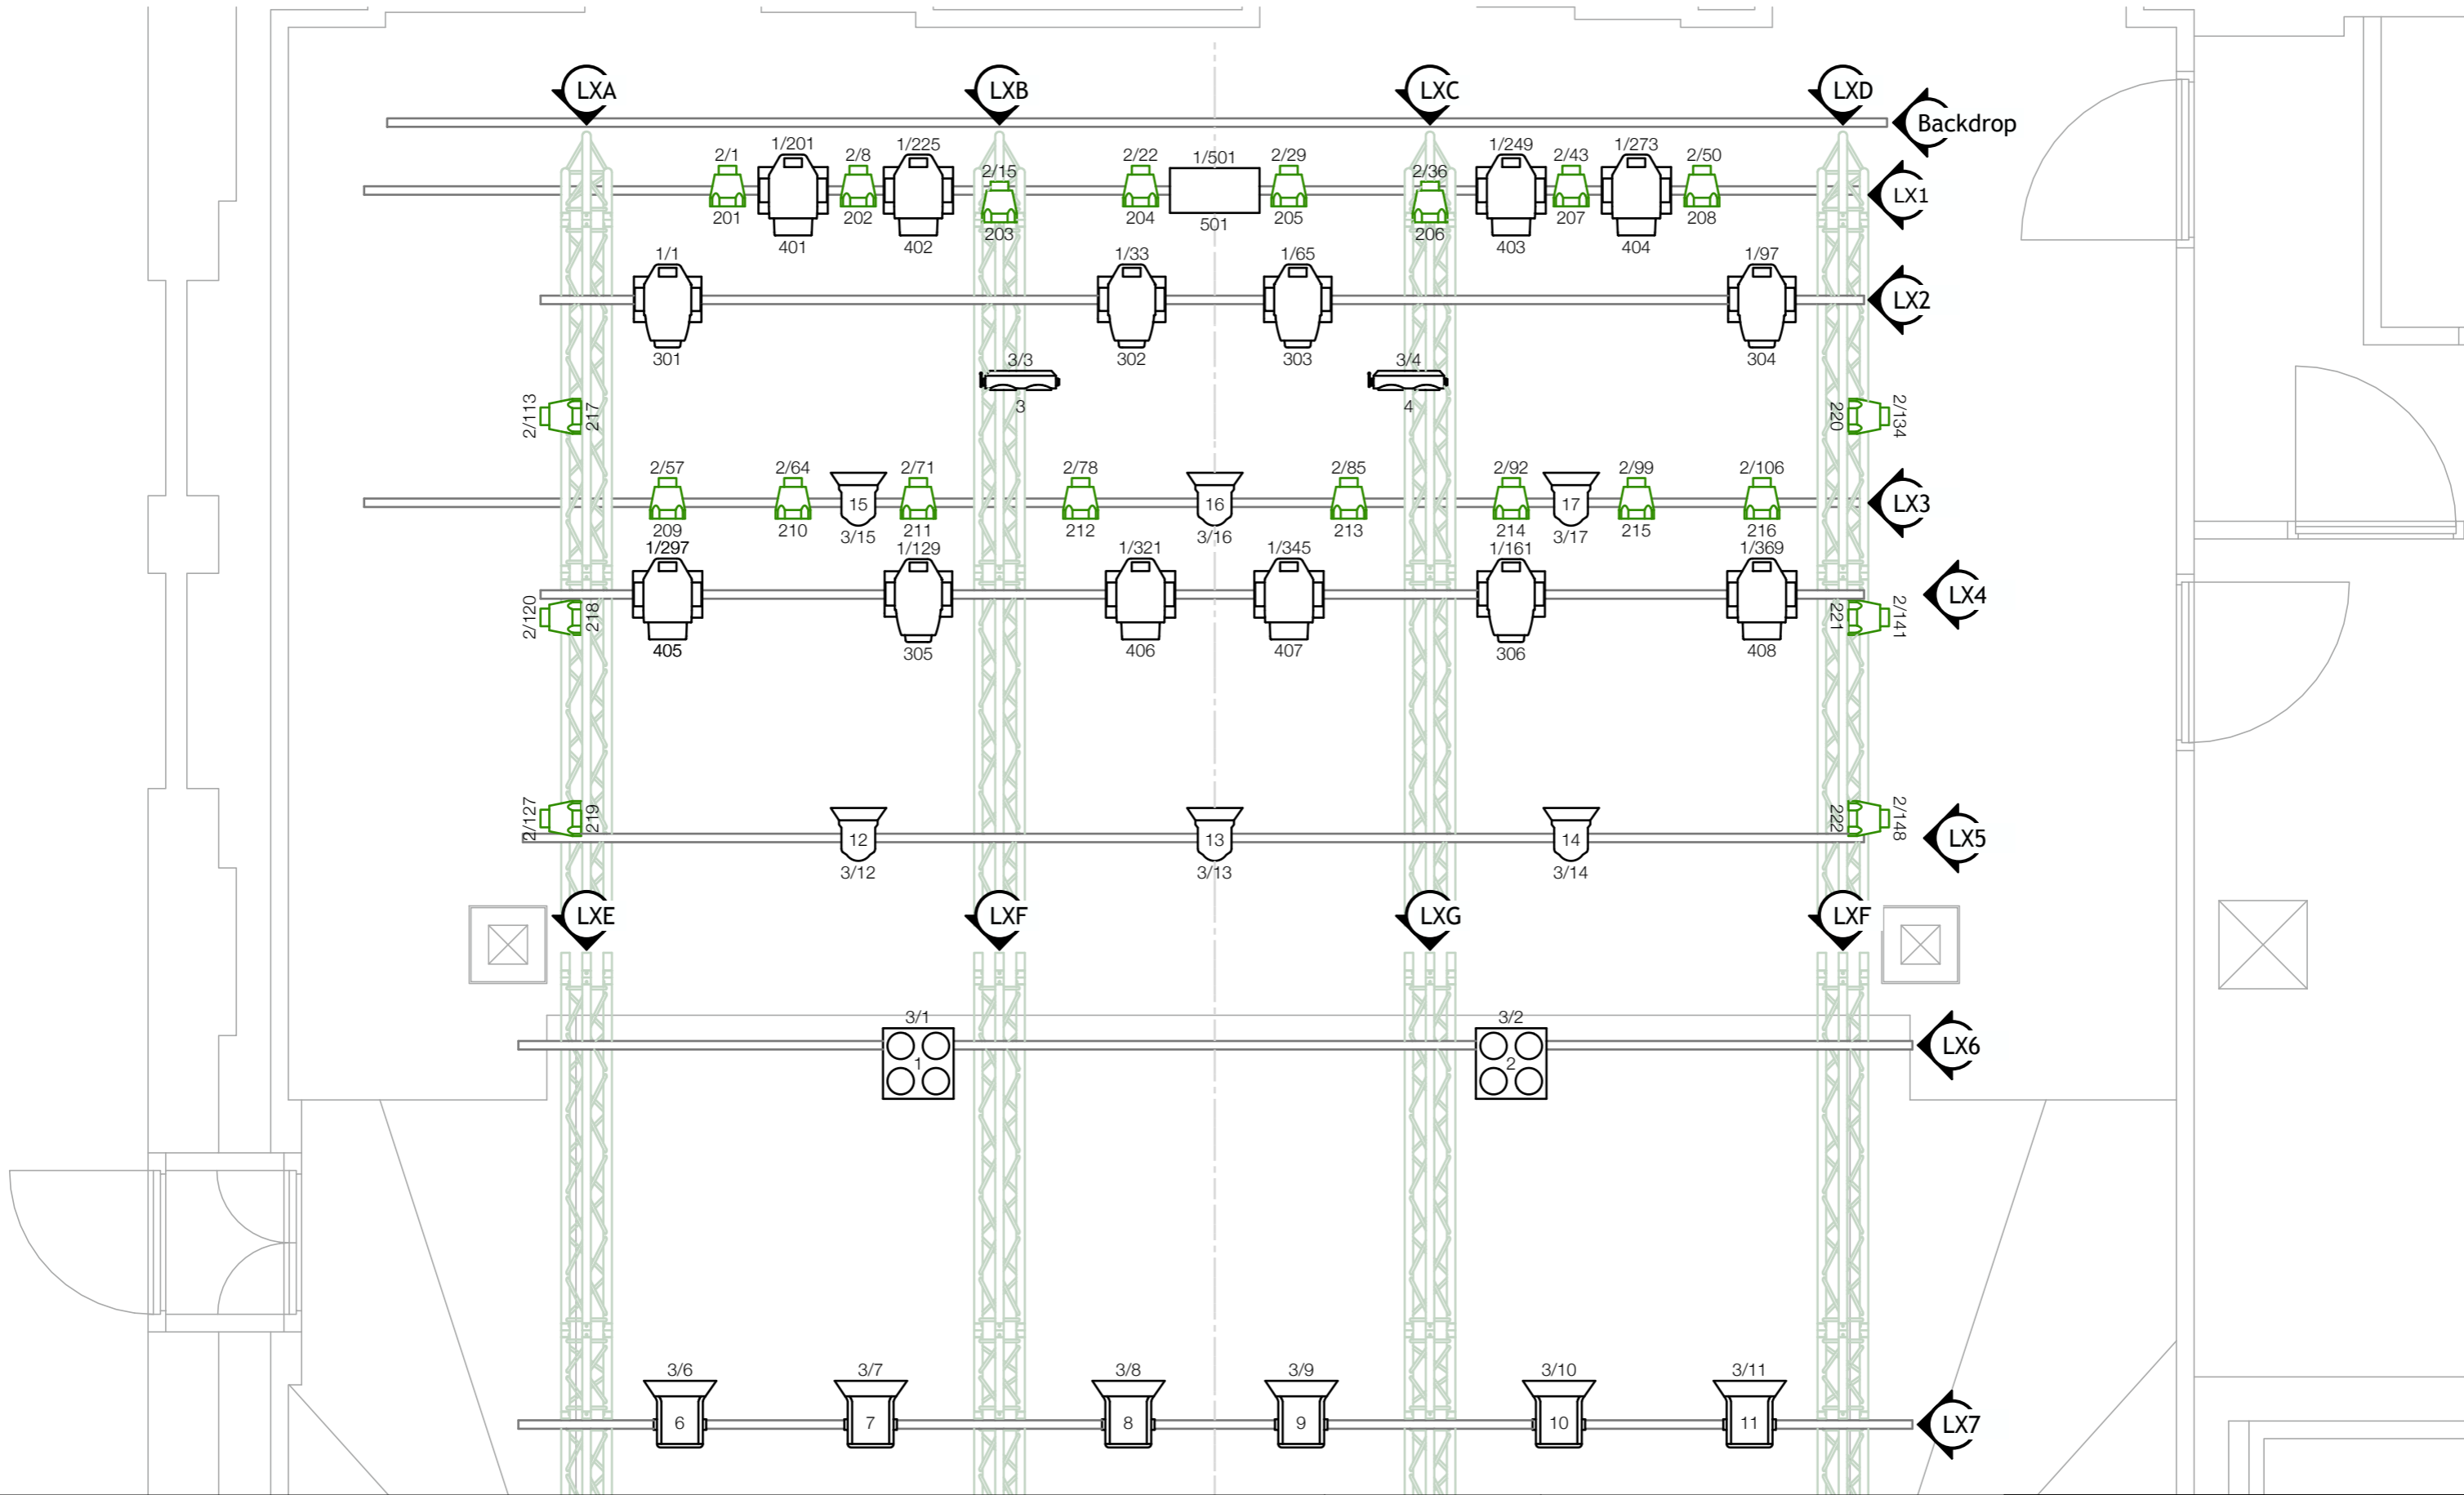

Robe Robin 300E Spot 301 1/1 6x	Robe Robin 300E Beam 401 1/201 8x	Showtec Spectral M800 Q4 Tour 201 2/1 30x	Luci Della Ribalta Nota f1200 Plus 3/6 6x	Eurolite Theatre Spot 500 3/12 6x	Showtec Stage Blinder 4 3/1 6x	Eurolite Audience Blinder x 2 3/3 2x	Martin Atomic 3000 501 1/501 1x	Look Unique 2.1 551 4/511 1x
---	---	---	--	--	---	---	---	--