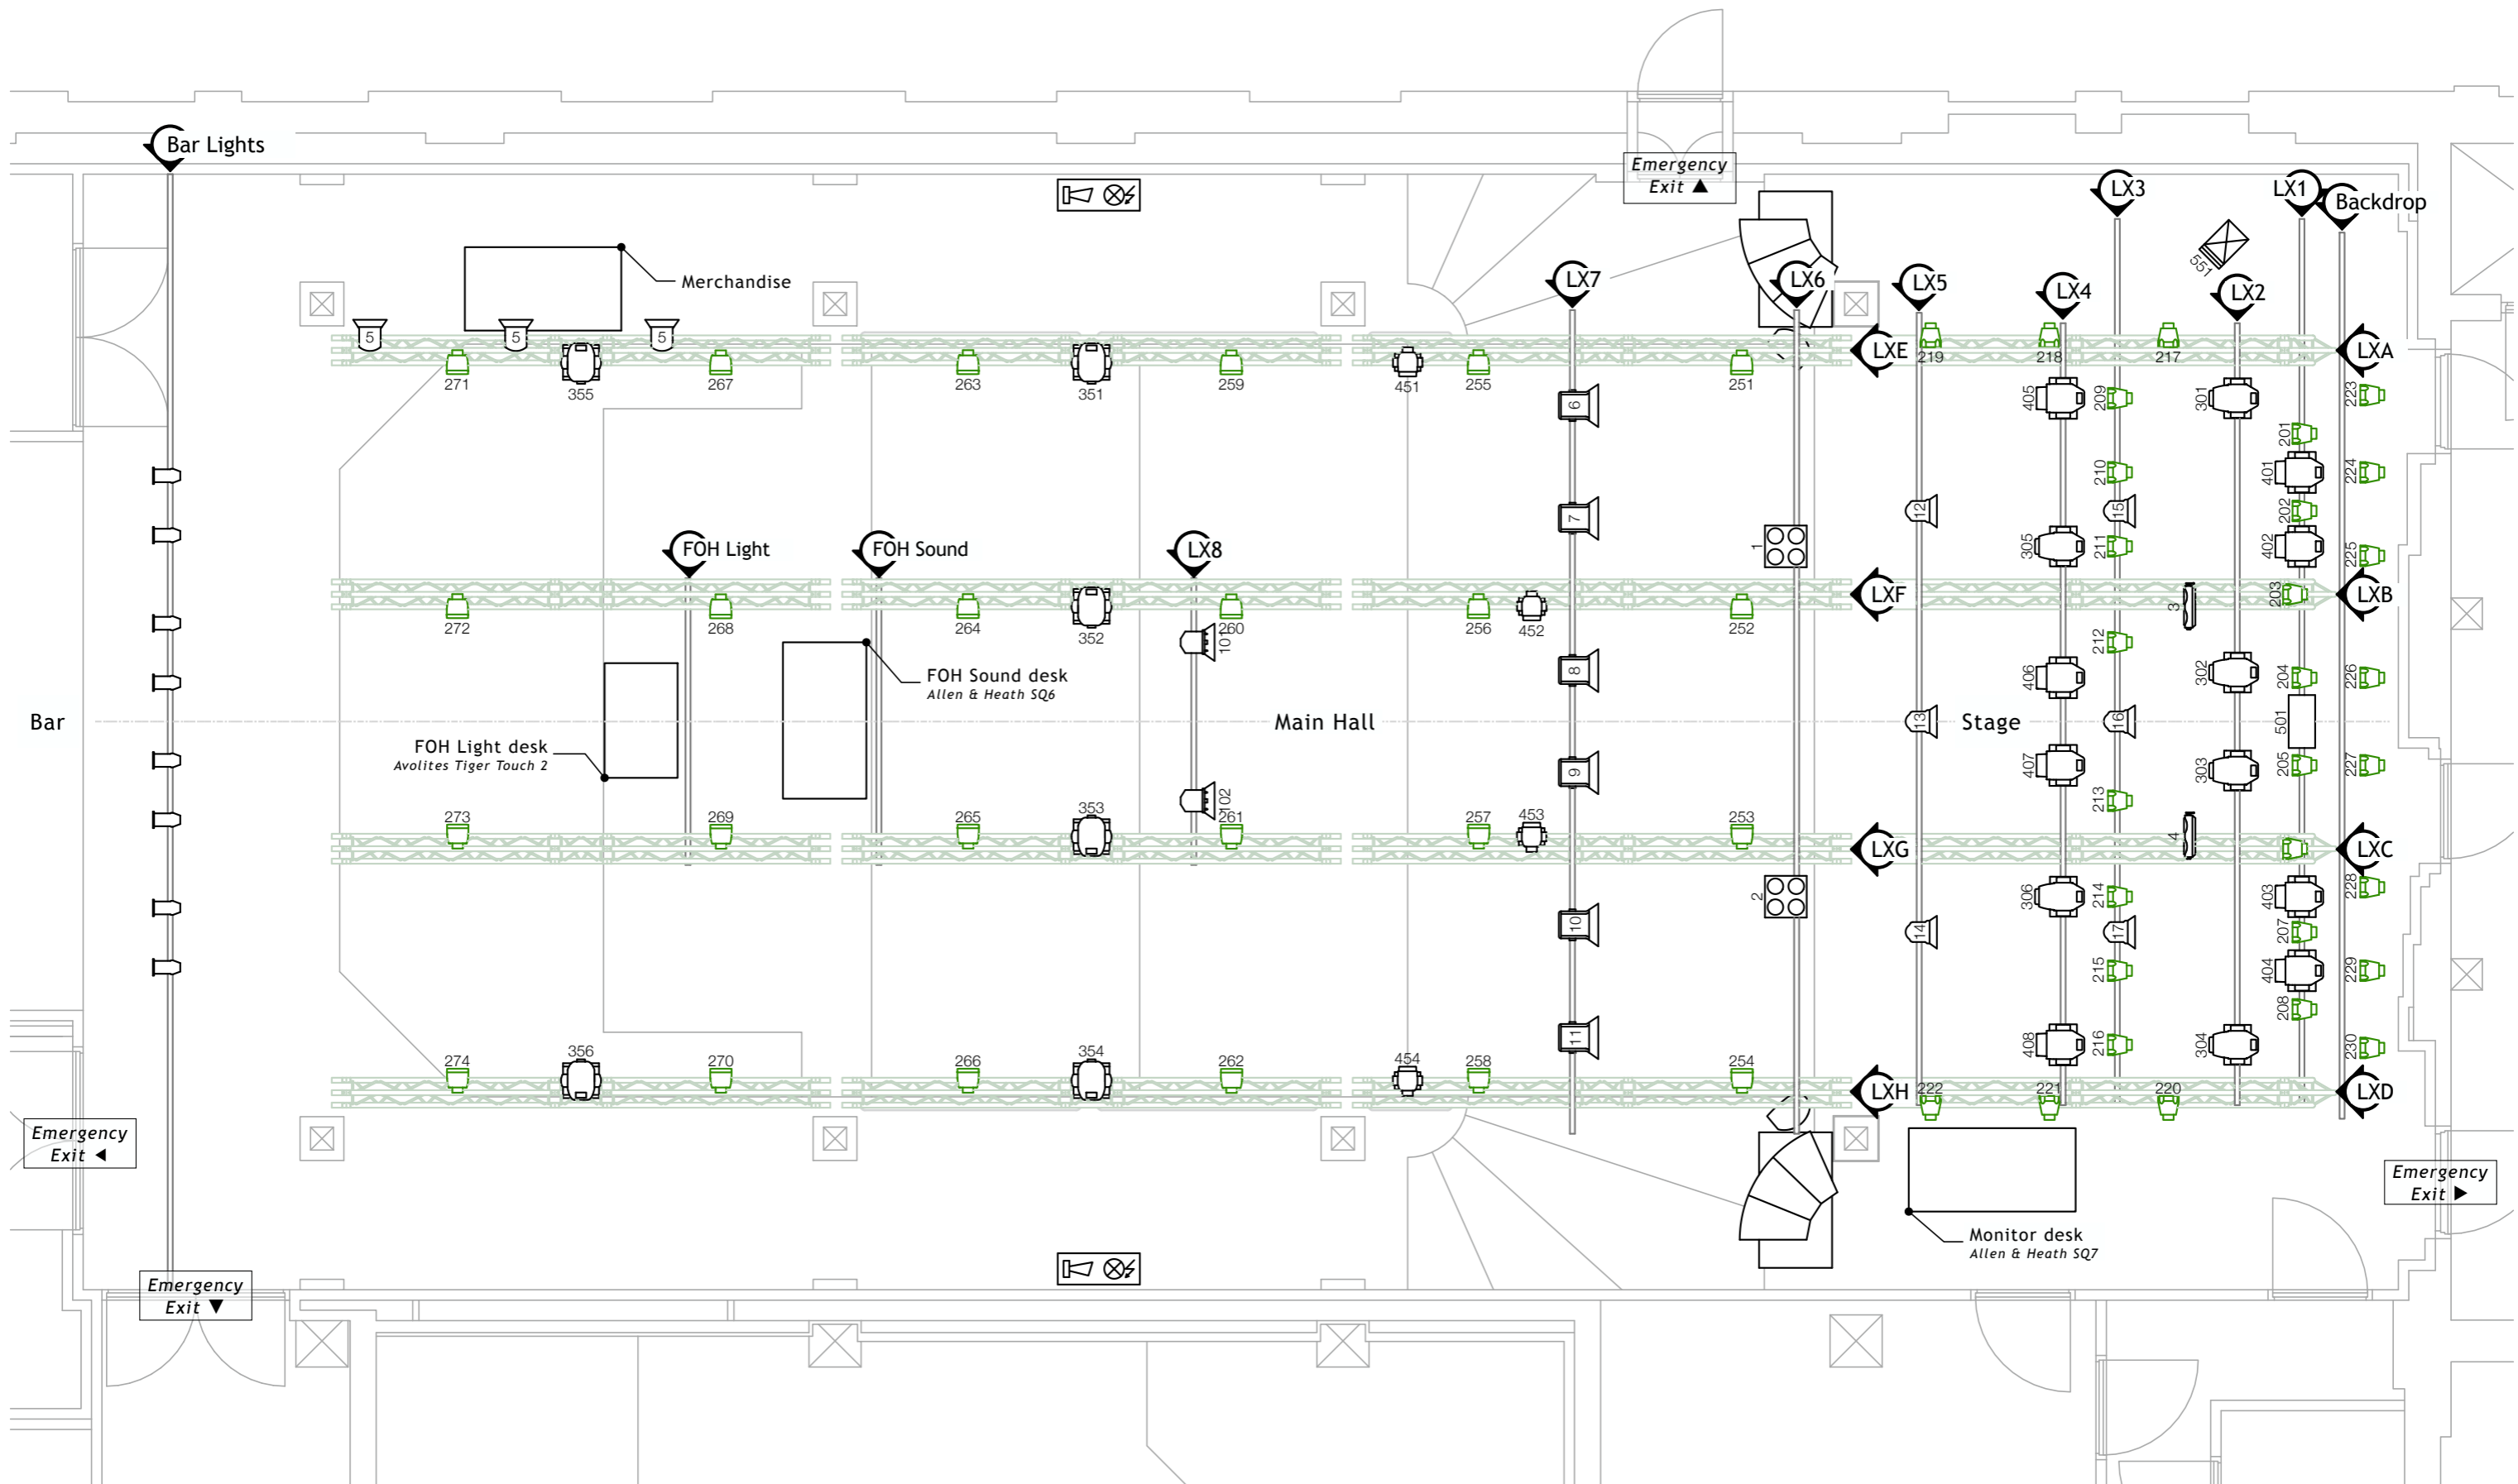

PAR 20 LED 15W 45° Dimable	Slow Whoop combined with Flash light
Count: 8 DMX CH: -	Count: 2
Controlled from the Bar	

Technical Specs
Overview Lights

Willem Twee muziek en beeldende kunst
Boschveldweg 473, 5211VK 's-Hertogenbosch
www.willem-twee.nl

Venue	Willem Twee Poppodium	Sheet Number	06
Drawn By	Martin van Staveren	Room	Main Hall
Designer	Stagelight	Scale	1:60
Page	A3	Unit	m
Date	11-11-25	File	WillemTwee-MainHall-TechSpecs-2025.skp
Willem Twee Poppodium