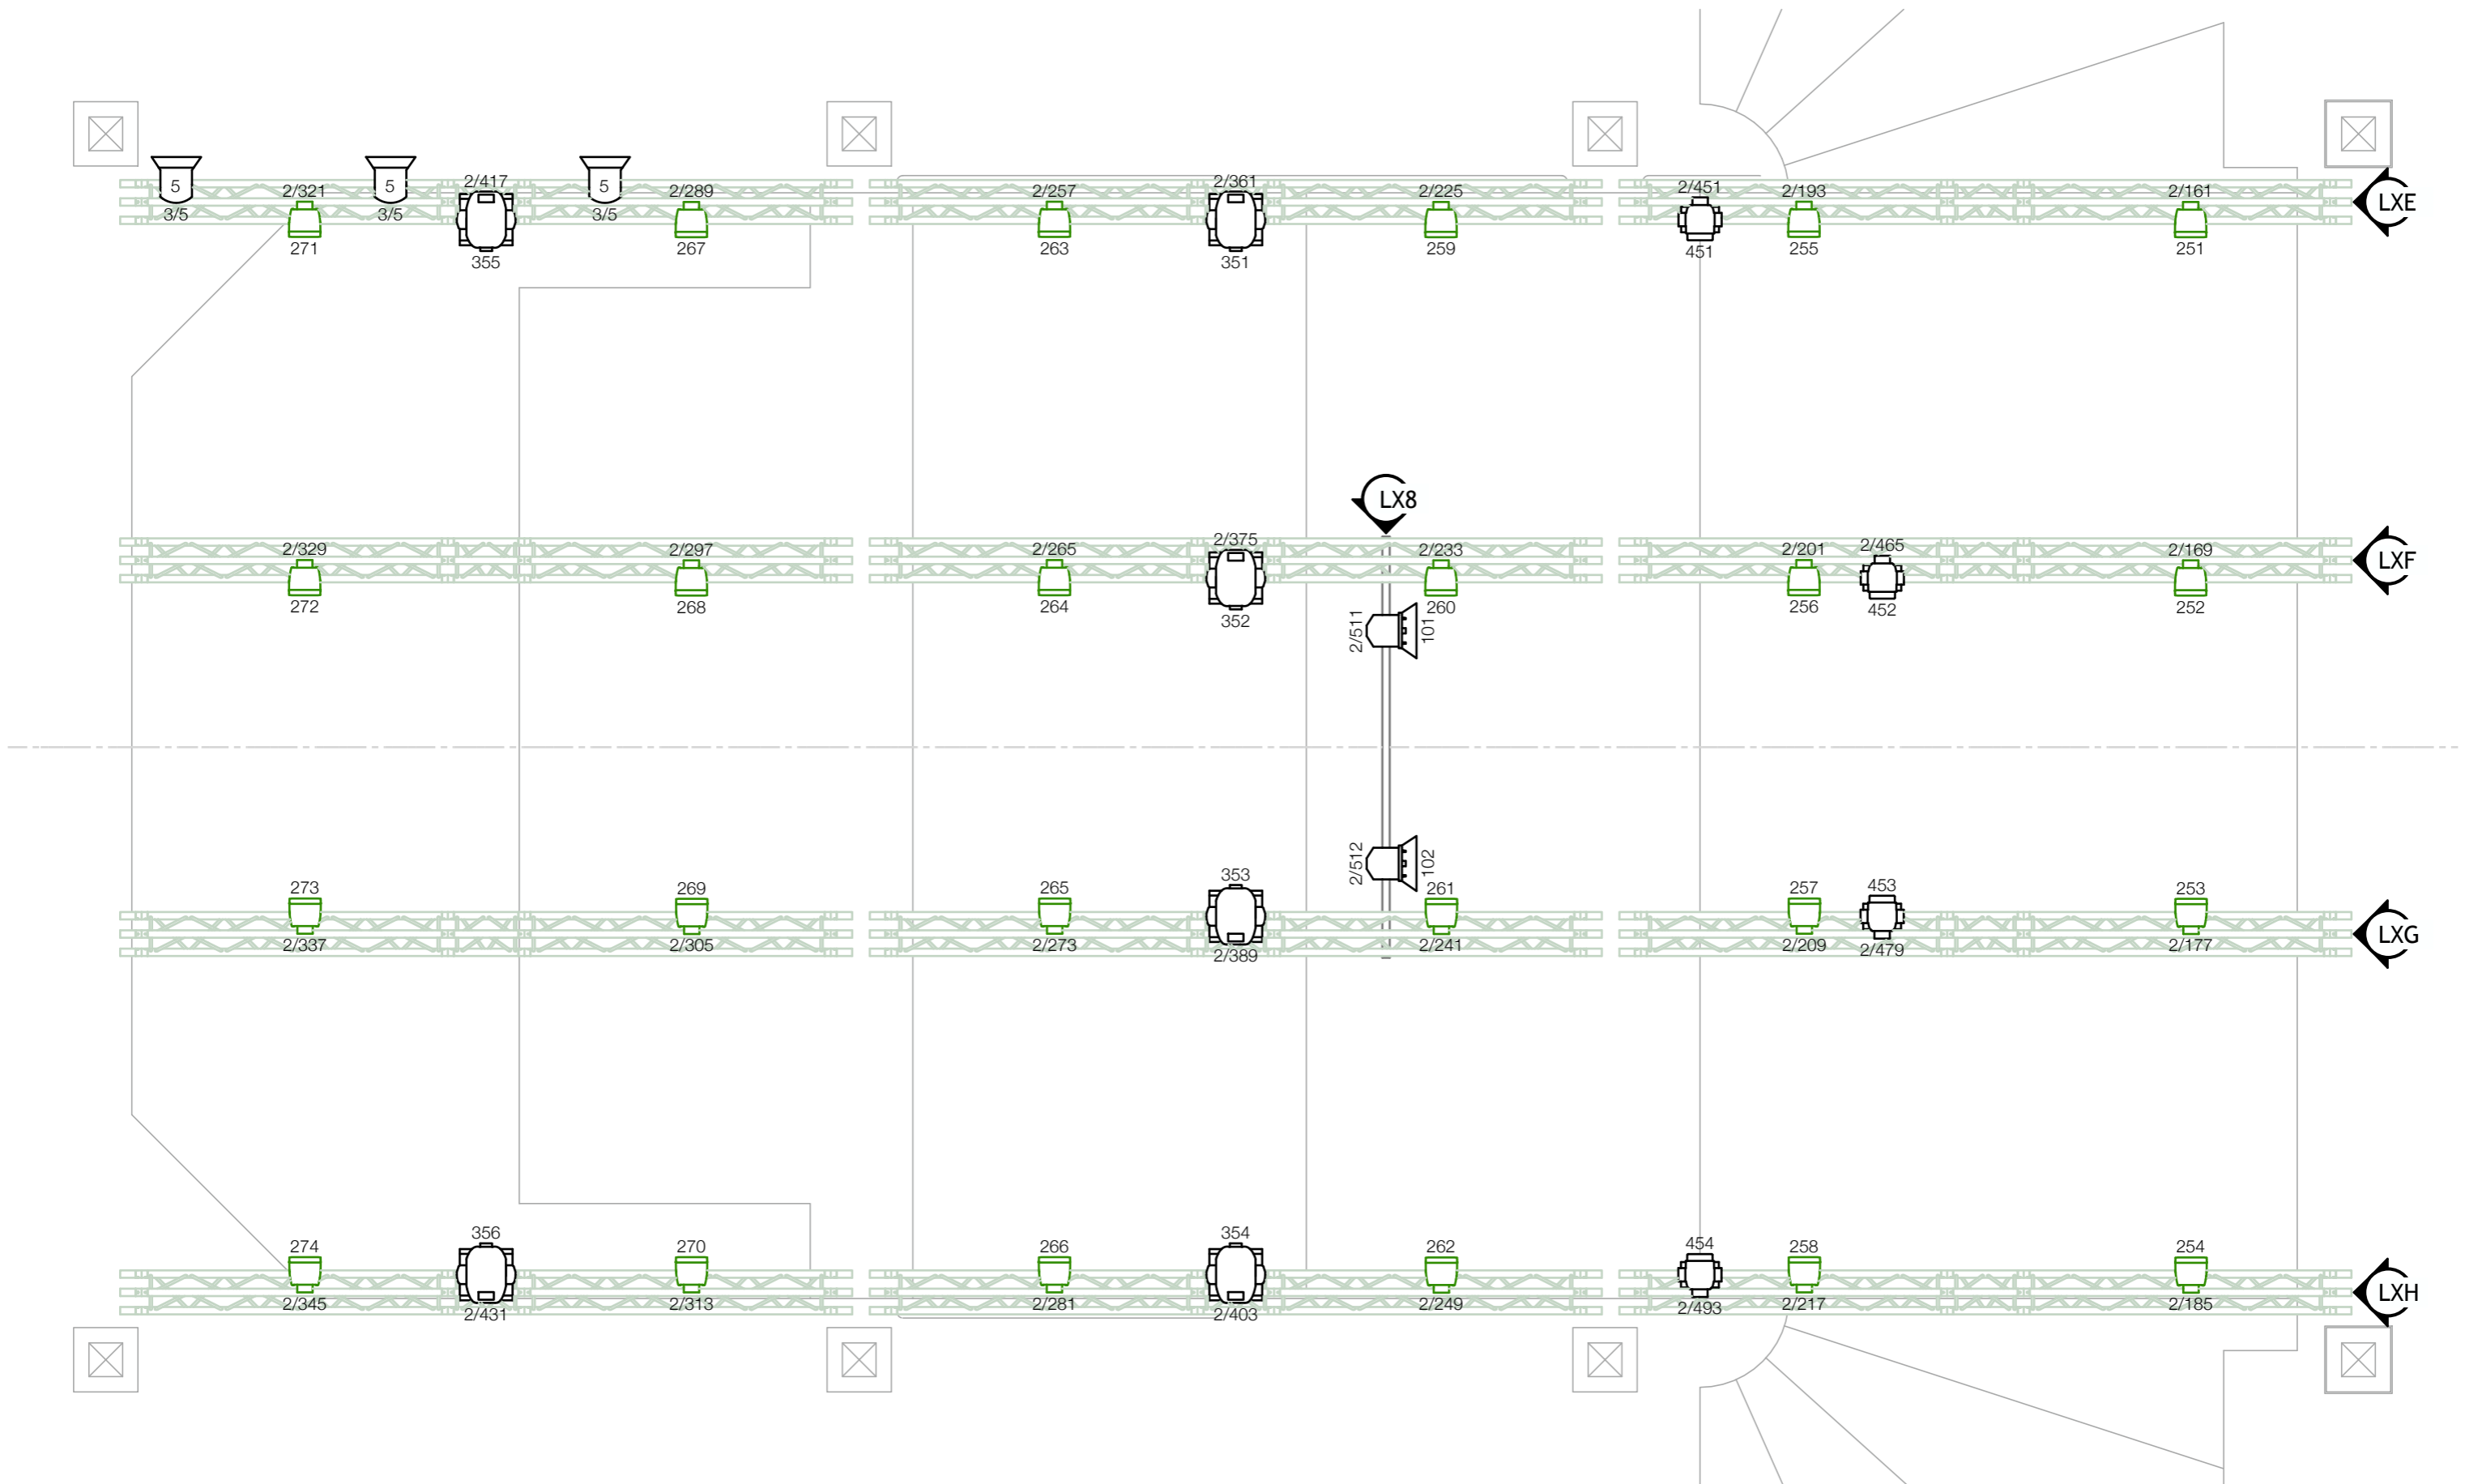

Martin MAC 250 Krypton 351 Count: 6 DMX CH: 14	Chauvet Rogue R1 BeamWash 451 Count: 4 DMX CH: 14	Chauvet COLORdash Par-H7 IP 251 Count: 24 DMX CH: 8	Chauvet EVE F-50Z 101 Count: 2 DMX CH: 1	Beglec Theatre Spot 500 - Single Patch 5 Count: 3 DMX CH: 1		Technical Specs Hall Lights	Venue Willem Twee Poppodium Drawn By Martin van Staveren Designer Stagelight Scale 1:40 | Page A3 | Unit m | Date 11-11-25 File WillemTwee-MainHall-TechSpecs-2025.skp	Sheet Number 05 Room Main Hall
Willem Twee muziek en beeldende kunst Boschveldweg 473, 5211VK 's-Hertogenbosch www.willem-twee.nl						Willem Twee Poppodium